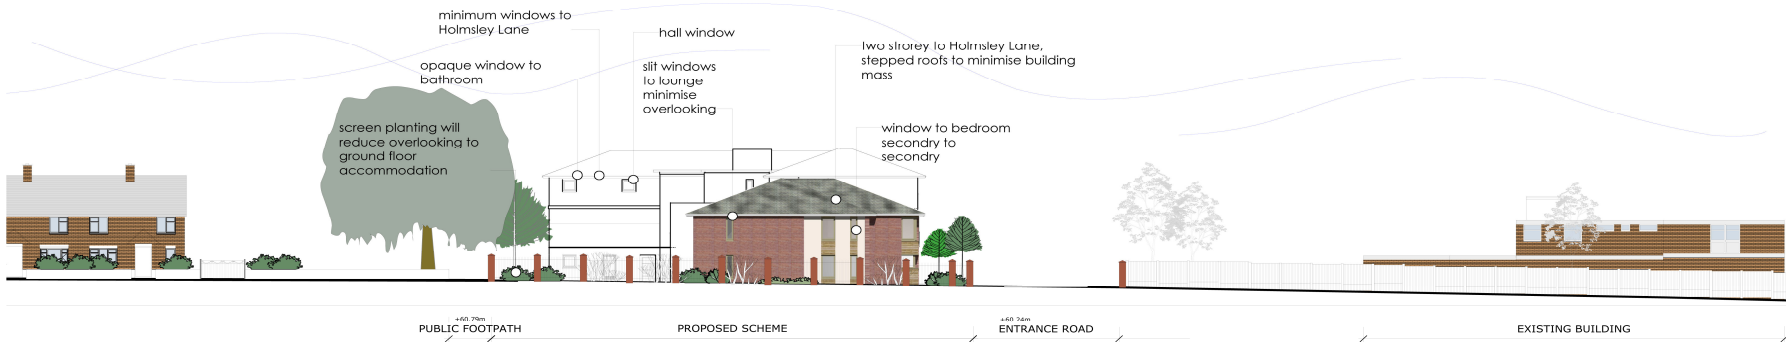

# WINDLESFORD GREEN

LOUNGE :  
EXIT TO GARDEN

MAIN ENTRANCE

STAFF FLAT

PRIVATE JULIET  
BALCONIES TO FLATS

VIEW FROM GARDEN

VIEW LOOKING NORTH  
FROM HOLMSLEY LANE

VIEW LOOKING SOUTH

VIEW LOOKING WEST

## BUILDING PERSPECTIVES

## PROPOSED SITE ELEVATION